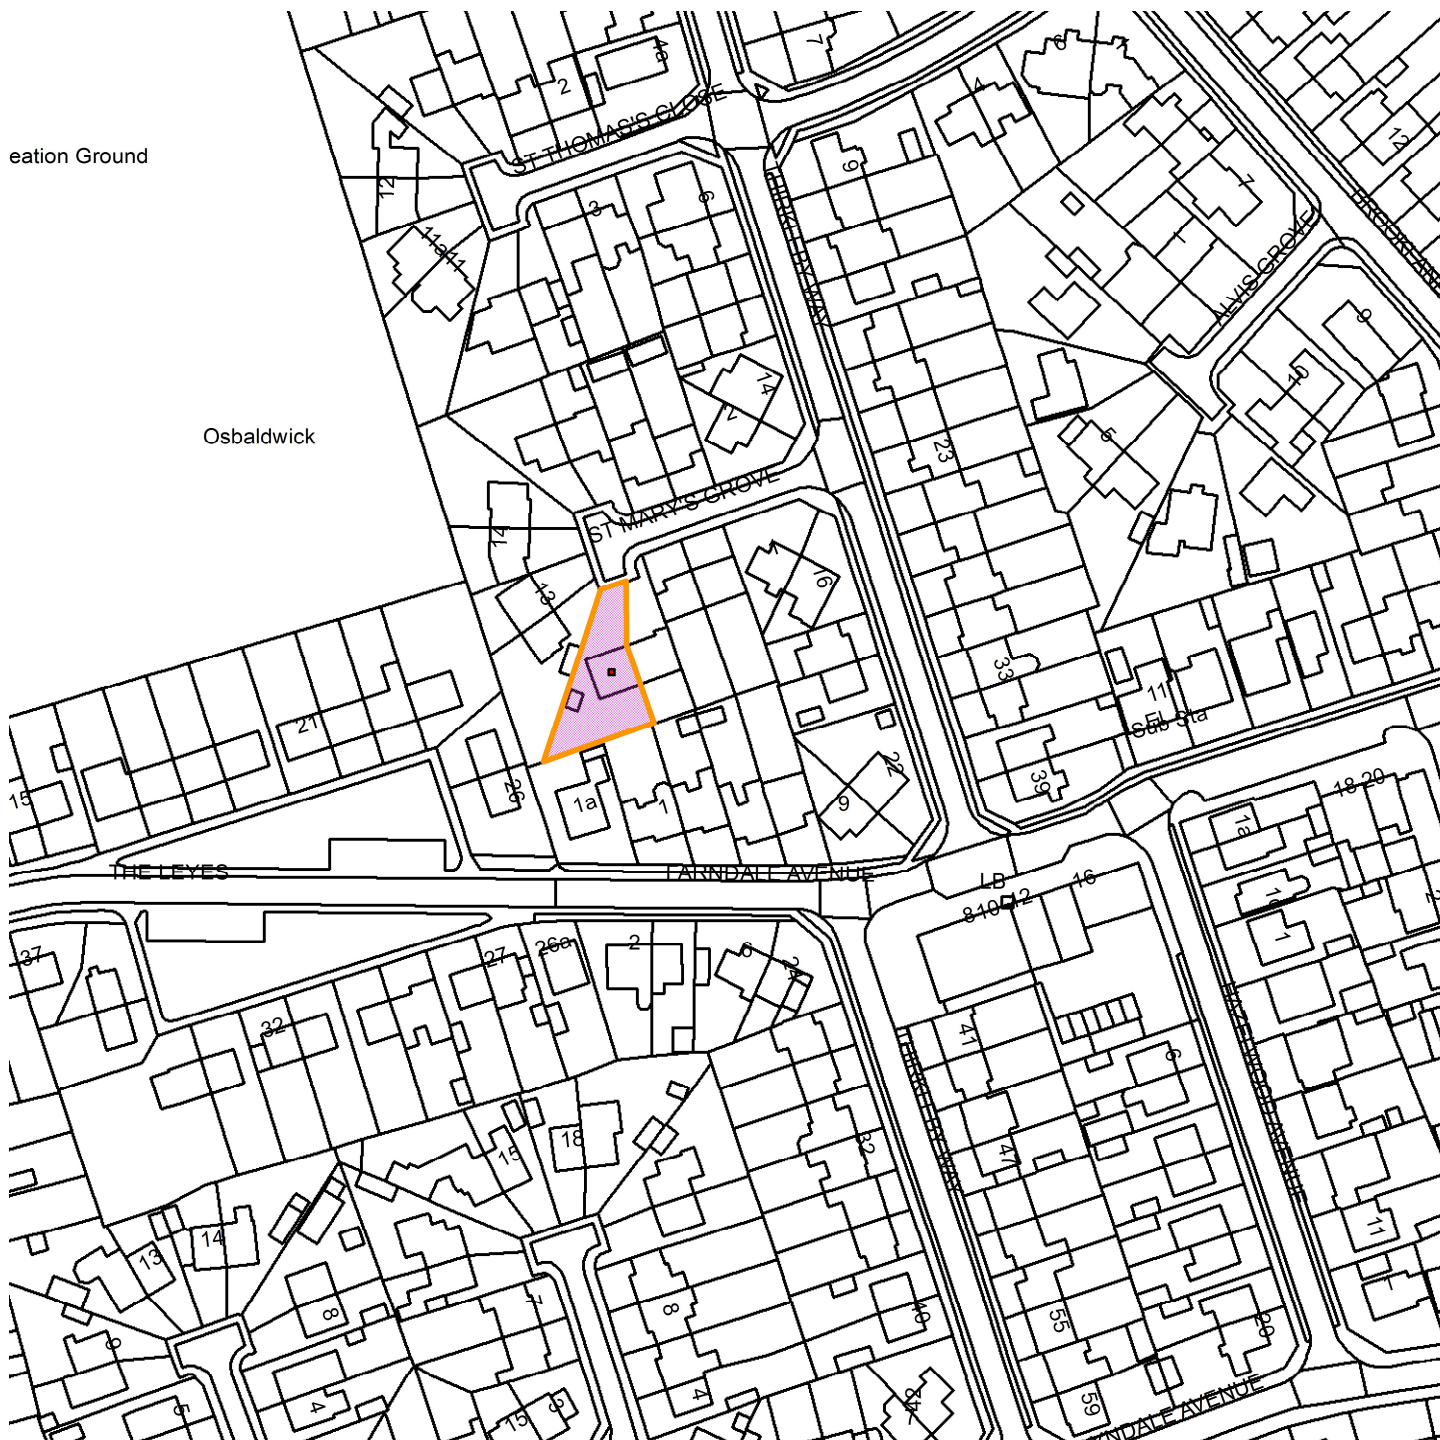

9 St Marys Grove, Osbaldwick YO10 3PZ

23/00532/FUL

GIS by ESRI (UK)

Scale : 1:1494

Reproduced from the Ordnance Survey map with the permission of the Controller of Her Majesty's Stationery Office © Crown Copyright 2000.

Unauthorised reproduction infringes Crown Copyright and may lead to prosecution or civil proceedings.

Produced using ESRI (UK)'s MapExplorer 2.0 - <http://www.esriuk.com>

Organisation	City of York Council
Department	Directorate of Place
Comments	Site Location Plan
Date	06 July 2023
SLA Number	Not Set